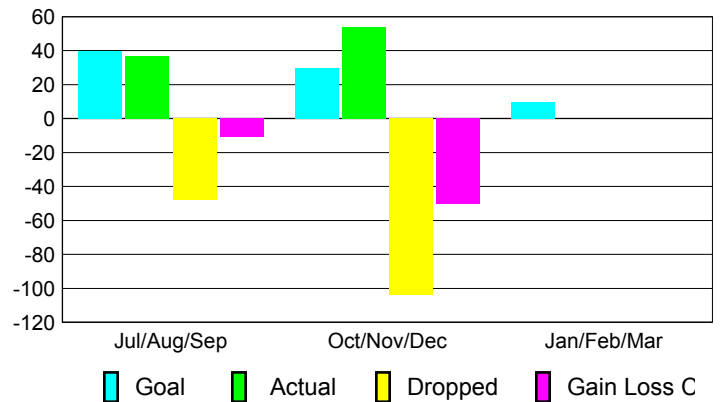

### YTD Status Quo Clubs 2012-2013

Status Quo Clubs Compared to Status Quo Members

## MEMBERSHIP

Membership Results  
2012-2013

Membership  
2011-2012

Month	Net Memb Goal	Actual New Memb	Actual Dropped Memb	Gain/Loss of Memb	Gain/Loss of Memb
Jul/Aug/Sep	40	37	-48	-11	14
Oct/Nov/Dec	30	54	-104	-50	67
Jan/Feb/Mar	10				41
<b>Totals</b>	<b>80</b>	<b>91</b>	<b>-152</b>	<b>-61</b>	<b>122</b>

### Membership Results 2012-2013

Goal, New, Dropped, Gain/Loss

### Comparison of Membership Gain/Loss

Current Year Compared to the Previous Year