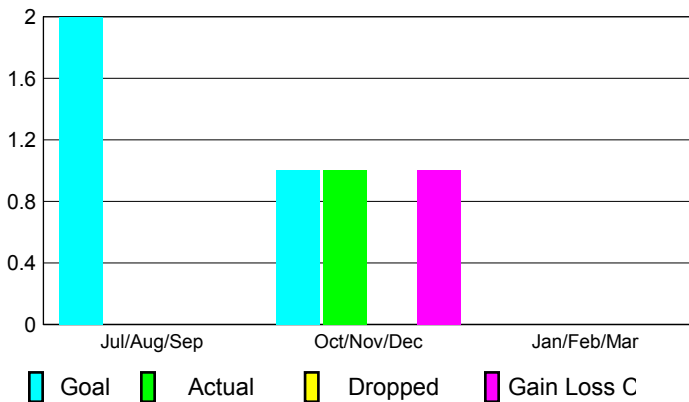

## CLUBS

Club Results  
2012-2013

Clubs  
2011-2012

Month	New Club Goal	Actual New Clubs	Actual Dropped Clubs	Gain/Loss of Clubs	Gain/Loss of Clubs
Jul/Aug/Sep	2	0	0	0	0
Oct/Nov/Dec	1	1	0	1	2
Jan/Feb/Mar	0				0
<b>Totals</b>	<b>3</b>	<b>1</b>	<b>0</b>	<b>1</b>	<b>2</b>

### Club Results 2012-2013

Goal, New, Dropped, Gain/Loss

### Comparison of Club Gain/Loss

Current Year Compared to the Previous Year