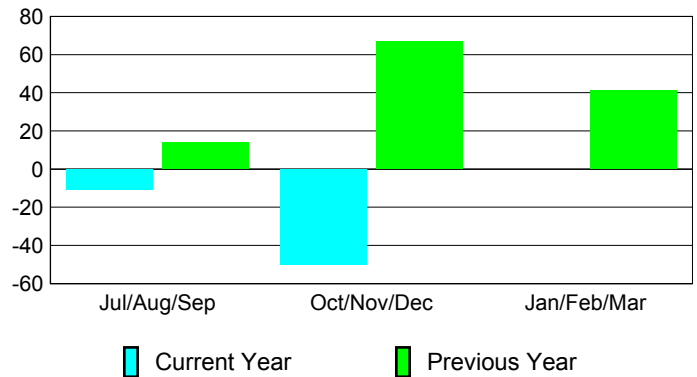

Gender Comparison 2012-2013

Jul/Aug/Sep

Oct/Nov/Dec

Jan/Feb/Mar

Male

Female